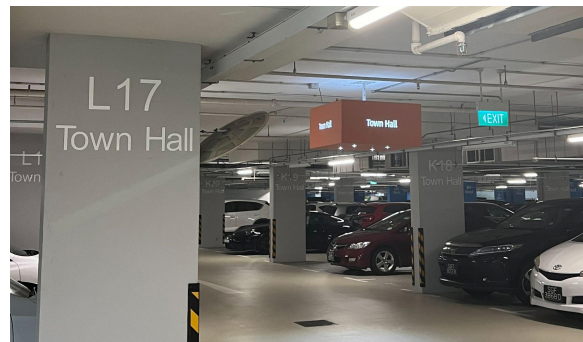

Parking at Mapletree Business City

The main entrance to MBC is situated along Pasir Panjang Road and there is another entrance to MBC off Alexandra Road via the road leading to Alexandra Retail Centre (ARC) and mTower.

From Level M - Follow the directional signages to staircases leading down to Level 1